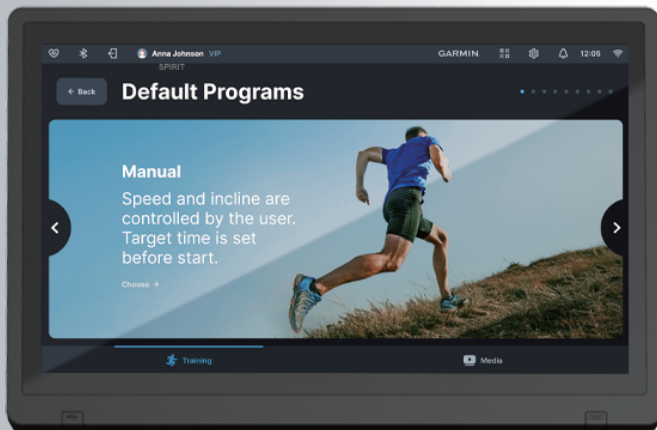

1000ENT CONSOLE

21.5" / 15.6"
HD 1080P
CAPACITATIVE
TOUCH SCREEN

STREAMING,
SOCIAL MEDIA
AND NEWS
APP

DISPLAY	21.5"/15.6" TFT touchscreen (Capacitive)
MIRRORING	YES
USB PORT / USB SERVICE PORT	YES ; device charging / software updates
WIFI	YES
BLUETOOTH	YES (For Chest Strap/APP/Headphone/Speaker)
FAN	YES
WORKOUTS	Manual, Hill, Fat Burn, Cardio, HIIT, Interval, 2 Heart Rate, Custom, Fit Test, Constant Power
LANGUAGES	13 Languages
HAND PULSE	YES
H.R. CONTROL	YES
EARPHONE PORT	YES
TV TUNER	YES
HDMI	YES
SLEEP MODE	YES

CONNECT TO
THIRD PARTY
APPS VIA
BLUETOOTH
FTMS

NFC LOG INTO
SPiRiT APPS