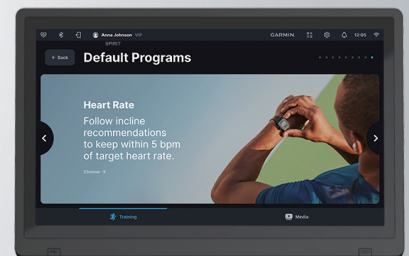

1000ENT CONSOLE

21.5" / 15.6"
HD 1080P
CAPACITATIVE
TOUCH SCREEN

STREAMING,
SOCIAL MEDIA
AND NEWS
APP

DISPLAY	21.5"/15.6" TFT touchscreen (Capacitive)
MIRRORING	YES
USB PORT / USB SERVICE PORT	YES ; device charging / software updates
WIFI	YES
BLUETOOTH	YES (For Chest Strap/APP/Headphone/Speaker)
FAN	YES
WORKOUTS	Manual, Hill, Fat Burn, Cardio, HIIT, Interval, 2 Heart Rate, Custom, Fit Test, Constant Power
LANGUAGES	13 Languages
HAND PULSE	YES
H.R. CONTROL	YES
EARPHONE PORT	YES
TV TUNER	YES
HDMI	YES
SLEEP MODE	YES

CONNECT TO
THIRD PARTY
APPS VIA
BLUETOOTH
FTMS

NFC LOG INTO
SPiRiT APPS